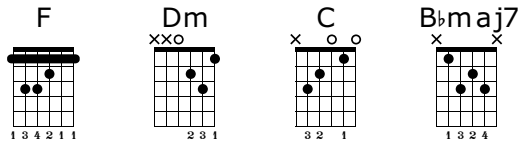

Nightmares

Simplified acoustic / Jednostavno akustična
Aereogramme

Transcribed by Dino Duratović

Standard tuning

Moderate ♩ = 120

Capo. fret 1

1 2 3 4 5

Musical notation for measures 1-5. Treble clef, key signature of three sharps (F#, C#, G#), 3/4 time. The guitar part shows fret numbers for strings T, A, B.

6 7 8 9 10

Nightmares ...

Musical notation for measures 6-10. Measure 9 is a repeat sign. The guitar part shows fret numbers for strings T, A, B.

11 12 13 14 15

en route... to Dallas

Musical notation for measures 11-15. The guitar part shows fret numbers for strings T, A, B.

16 17 18 19 20 21

Only ... Love can ...

F Dm C

Musical notation for measures 16-21. Measure 17 is a repeat sign. The guitar part shows fret numbers for strings T, A, B.

22 23 24

Save me ...

Bbmaj7

Musical notation for measures 22-24. The guitar part shows fret numbers for strings T, A, B.